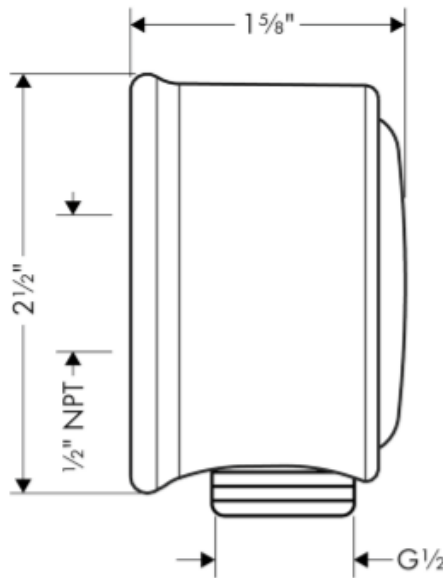

SPECIFICATION SHEET - fittings

BRAND:	hansgrohe	Product Photo:
ORIGIN:	Germany	
SERIES:	Swing C	
PRODUCT DESCRIPTION:	C Wall Outlet	
MODEL No.	16884 921	
FINISH/COLOUR:	Rubbed Bronze	
DIMENSIONS:		
OPTIONAL MATCHING PARTS:		

Technical Informations: Suitable for continous flow water heater

REMINDER:	Pipe flushing must be done before faucets are installed. Failure to do so voids the warranty.
	Do not use cleaners containing abrasive cleansers, ammonia, bleach, acids, waxes, alcohol, solvents or other products not recommended for chrome.
	All information is for reference only, installation shall always be based on the actual product delivered.